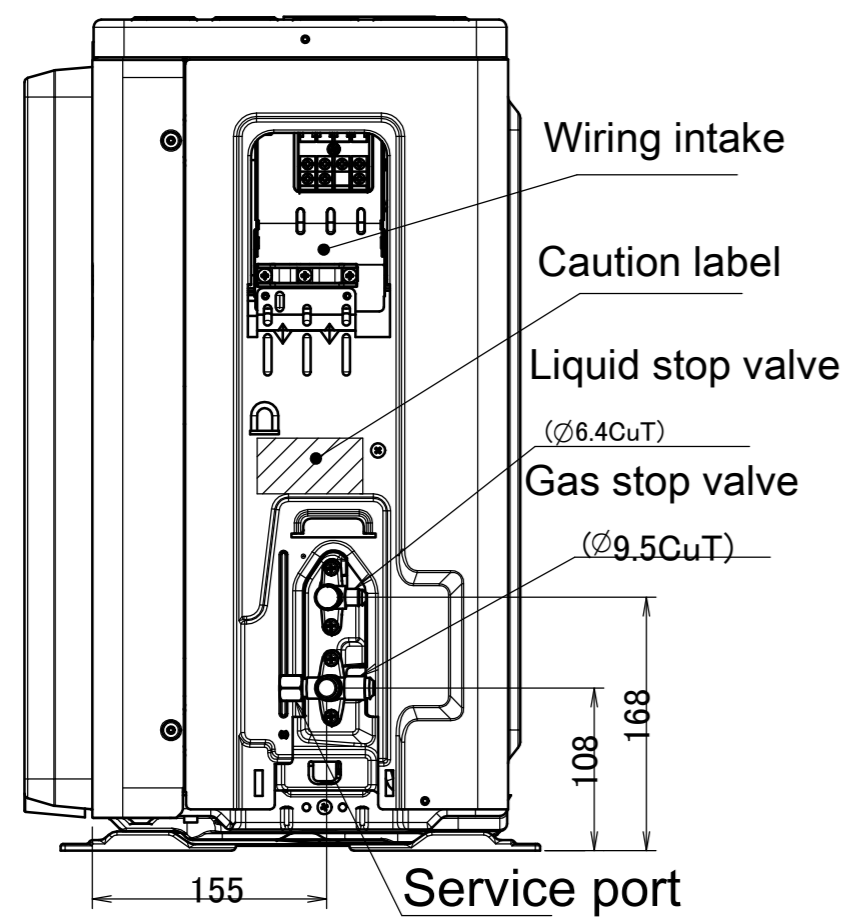

Product liability label

In case of removing the stop valve cover.

Minimum space for air passage
Wall height on air outlet side < 1200 mm