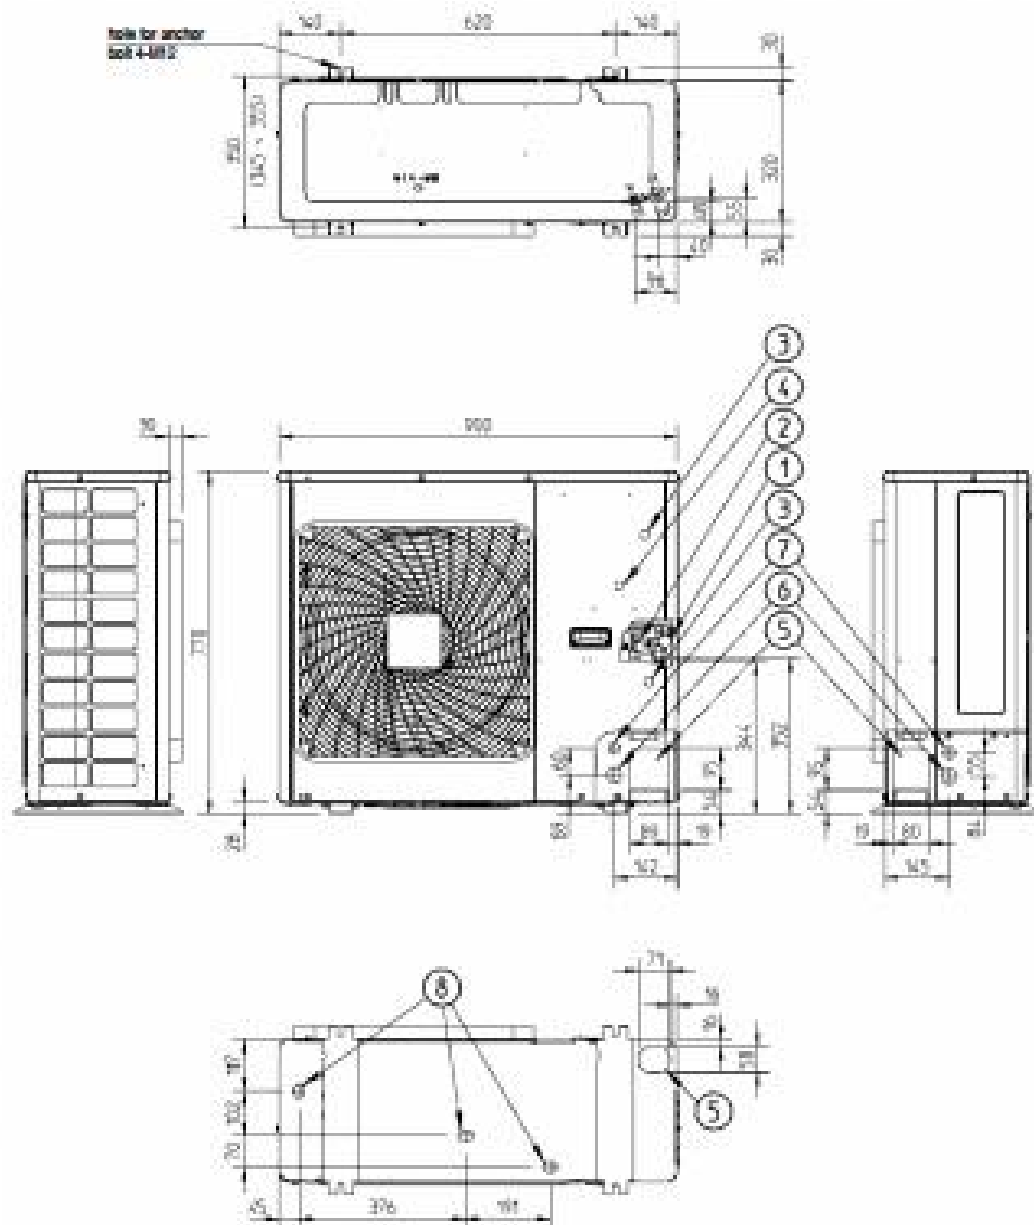

RR71BV3
RR71BW1

LEGEND

- 1 Gas pipe connection $\varnothing 15.9$ flare
- 2 Liquid pipe connection $\varnothing 9.5$ flare
- 3 Service port (in the unit)
- 4 Grounding terminal M5 (in switch box)
- 5 Refrigerant piping intake
- 6 Power supply wiring intake (knock out hole $\varnothing 34$)
- 7 Control wiring intake (knock out hole $\varnothing 27$)
- 8 Drain outlet

RR100BV3
RR100BW1

LEGEND

- 1 Gas pipe connection $\varnothing 15.9$ flare
- 2 Liquid pipe connection $\varnothing 9.5$ flare
- 3 Service port (in the unit)
- 4 Grounding terminal M5 (in switch box)
- 5 Refrigerant piping intake
- 6 Power supply wiring intake (knock out hole $\varnothing 34$)
- 7 Control wiring intake (knock out hole $\varnothing 27$)
- 8 Drain outlet

LEGEND

- 1 Gas pipe connection $\varnothing 15.9$ flare
- 2 Liquid pipe connection $\varnothing 9.5$ flare
- 3 Service port (in the unit)
- 4 Grounding terminal M5 (in switch box)
- 5 Refrigerant piping intake
- 6 Power supply wiring intake (knock out hole $\varnothing 34$)
- 7 Control wiring intake (knock out hole $\varnothing 27$)
- 8 Drain outlet