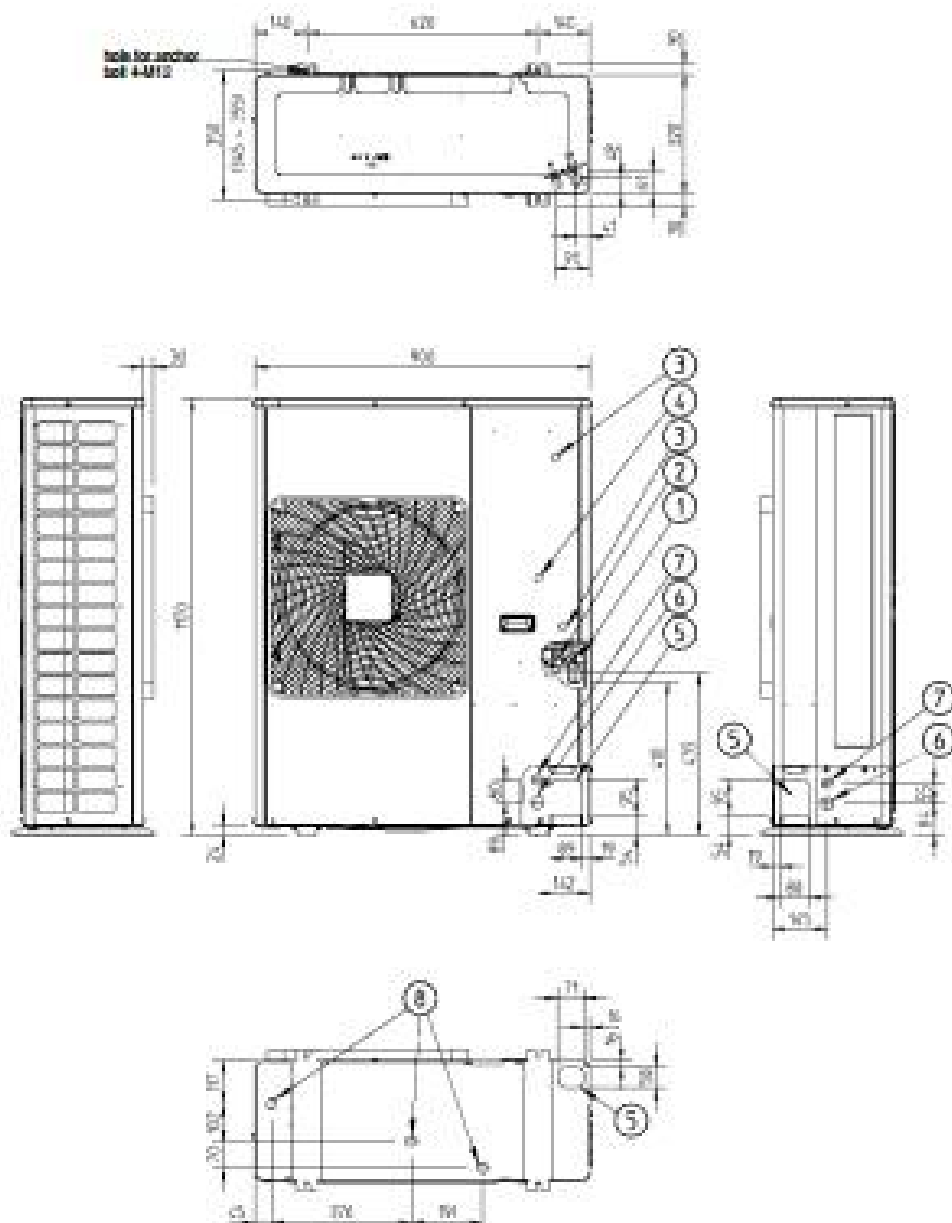

RR71BV3
RR71BW1

LEGEND

- 1 Gas pipe connection $\varnothing 15.9$ flare
- 2 Liquid pipe connection $\varnothing 9.5$ flare
- 3 Service port (in the unit)
- 4 Grounding terminal M5 (in switch box)
- 5 Refrigerant piping intake
- 6 Power supply wiring intake (knock out hole $\varnothing 34$)
- 7 Control wiring intake (knock out hole $\varnothing 27$)
- 8 Drain outlet

RR100BV3
RR100BW1

LEGEND

- 1 Gas pipe connection $\varnothing 15.9$ flare
- 2 Liquid pipe connection $\varnothing 9.5$ flare
- 3 Service port (in the unit)
- 4 Grounding terminal M5 (in switch box)
- 5 Refrigerant piping intake
- 6 Power supply wiring intake (knock out hole $\varnothing 34$)
- 7 Control wiring intake (knock out hole $\varnothing 27$)
- 8 Drain outlet

LEGEND

- 1 Gas pipe connection $\varnothing 15.9$ flare
- 2 Liquid pipe connection $\varnothing 9.5$ flare
- 3 Service port (in the unit)
- 4 Grounding terminal M5 (in switch box)
- 5 Refrigerant piping intake
- 6 Power supply wiring intake (knock out hole $\varnothing 34$)
- 7 Control wiring intake (knock out hole $\varnothing 27$)
- 8 Drain outlet