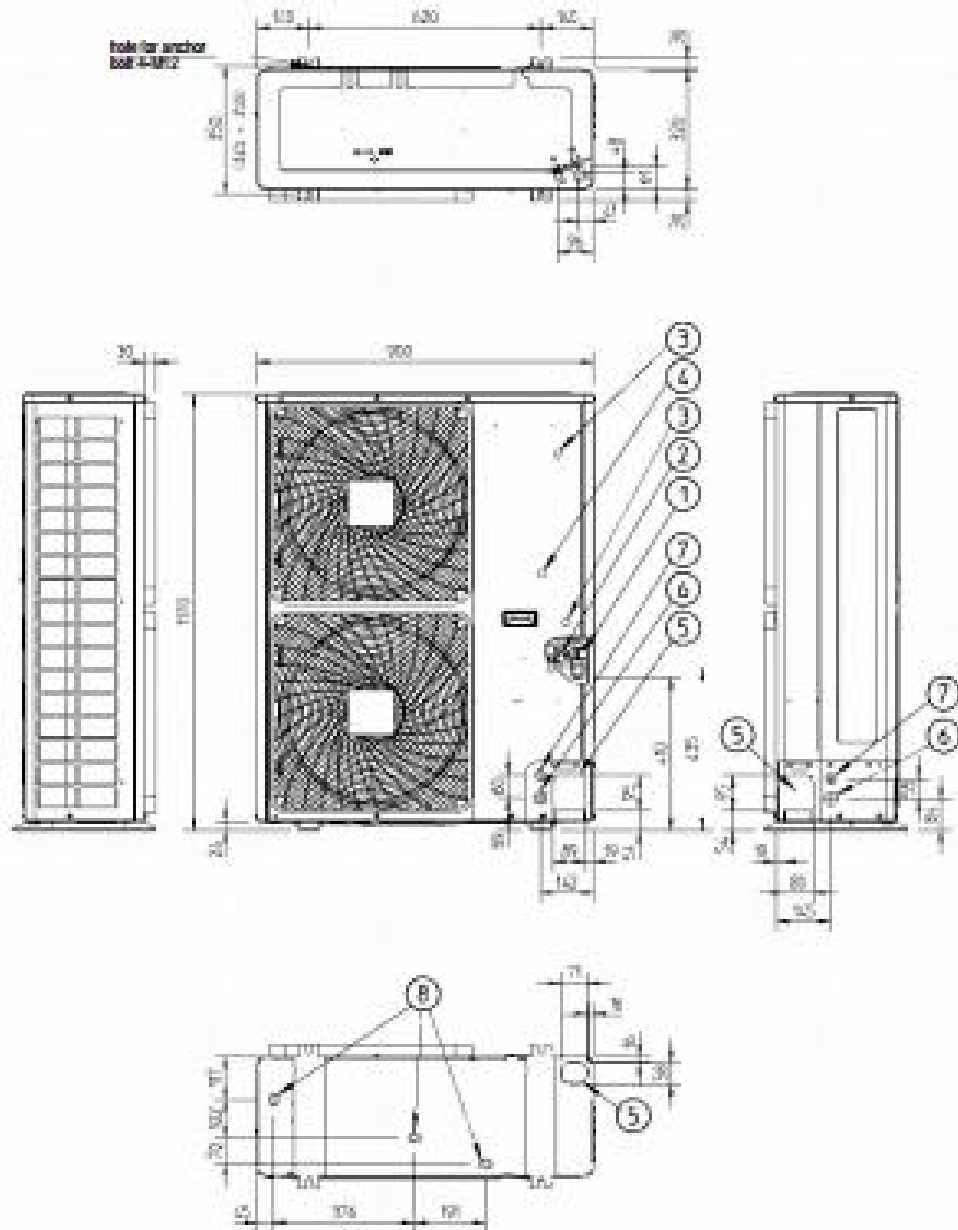

RR71BV3
RR71BW1

LEGEND

- 1 Gas pipe connection $\varnothing 15.9$ flare
- 2 Liquid pipe connection $\varnothing 9.5$ flare
- 3 Service port (in the unit)
- 4 Grounding terminal M5 (in switch box)
- 5 Refrigerant piping intake
- 6 Power supply wiring intake (knock out hole $\varnothing 34$)
- 7 Control wiring intake (knock out hole $\varnothing 27$)
- 8 Drain outlet

RR100BV3
RR100BW1

LEGEND

- 1 Gas pipe connection $\varnothing 15.9$ flare
- 2 Liquid pipe connection $\varnothing 9.5$ flare
- 3 Service port (in the unit)
- 4 Grounding terminal M5 (in switch box)
- 5 Refrigerant piping intake
- 6 Power supply wiring intake (knock out hole $\varnothing 34$)
- 7 Control wiring intake (knock out hole $\varnothing 27$)
- 8 Drain outlet

LEGEND

- 1 Gas pipe connection $\varnothing 15.9$ flare
- 2 Liquid pipe connection $\varnothing 9.5$ flare
- 3 Service port (in the unit)
- 4 Grounding terminal M5 (in switch box)
- 5 Refrigerant piping intake
- 6 Power supply wiring intake (knock out hole $\varnothing 34$)
- 7 Control wiring intake (knock out hole $\varnothing 27$)
- 8 Drain outlet